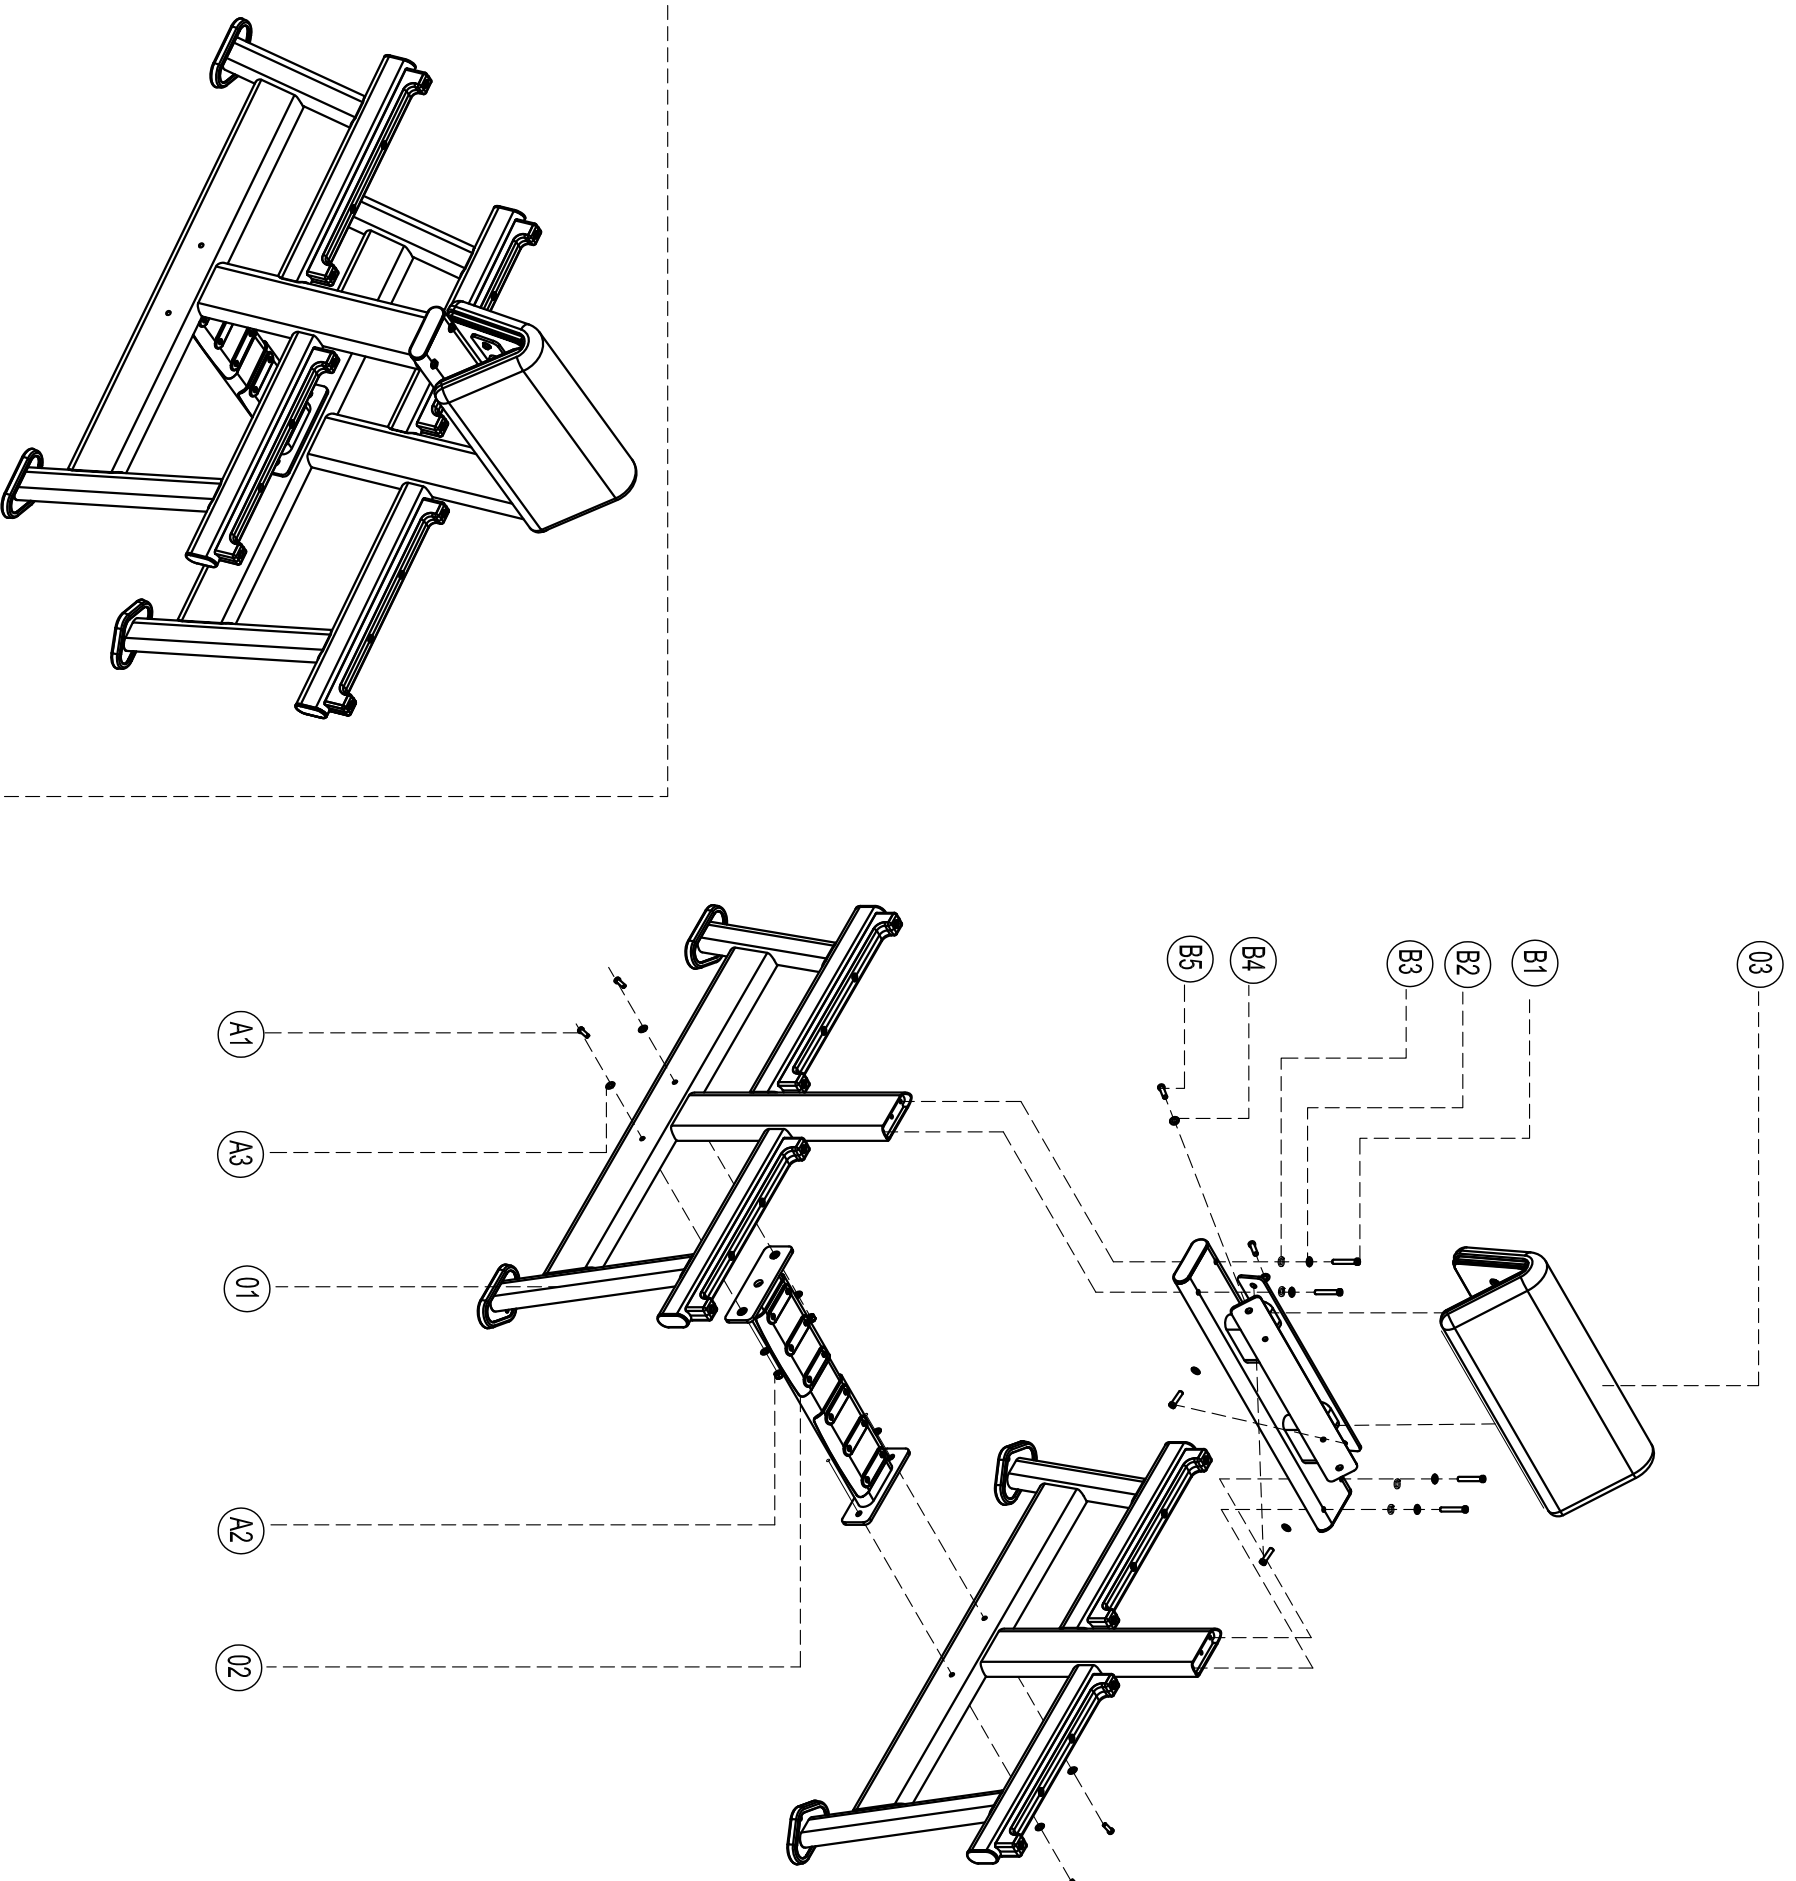

Exploded

E7044 SEATED PREACHER CURL

please note :parts didn't demollitionde part and fasteners not listde on the introduction

Number	Name	Quantity
B5	Flat washer Φ 8	4
B4	Cup head inner hex screw M8*35	4
B3	Spring gasket φ 10	4
B2	Flat washer Φ 10	4
B1	Cylindrical head screws M10*65	4
A3	Flat washer Φ 10	8
A2	Self-locking Nuts M10	4
A1	Cylindrical head screws M10*60	4
03	Elbow mat	1
02	Bottom frame set	1
01	Door frame	2